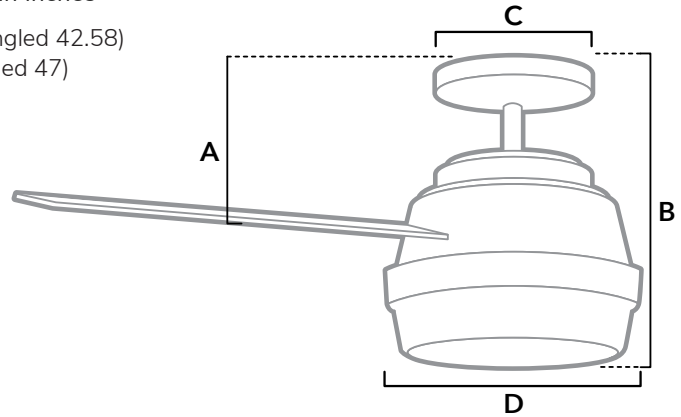

DIMENSIONS

Measured in inches

- A. 9.58 (Angled 42.58)
- B. 14 (Angled 47)
- C. 6.49
- D. 11

**52388** | Matte Black Body with Matte Black or Dark Gray Oak Blades

ADDITIONAL FINISHES

**59216**  
Brushed Nickel Body with Black Oak or Chocolate Oak Grain Blades

FAN SPECIFICATIONS

Motor Type	Reversible	Wire Length	Control Type	Downrod	Location	Blade #	Add'l Sizes
AC	YES	32" (24" Downrod)	Handheld Remote	3" Included	Indoor	4	44", 60"

AIRFLOW AND LIGHT SPECIFICATIONS